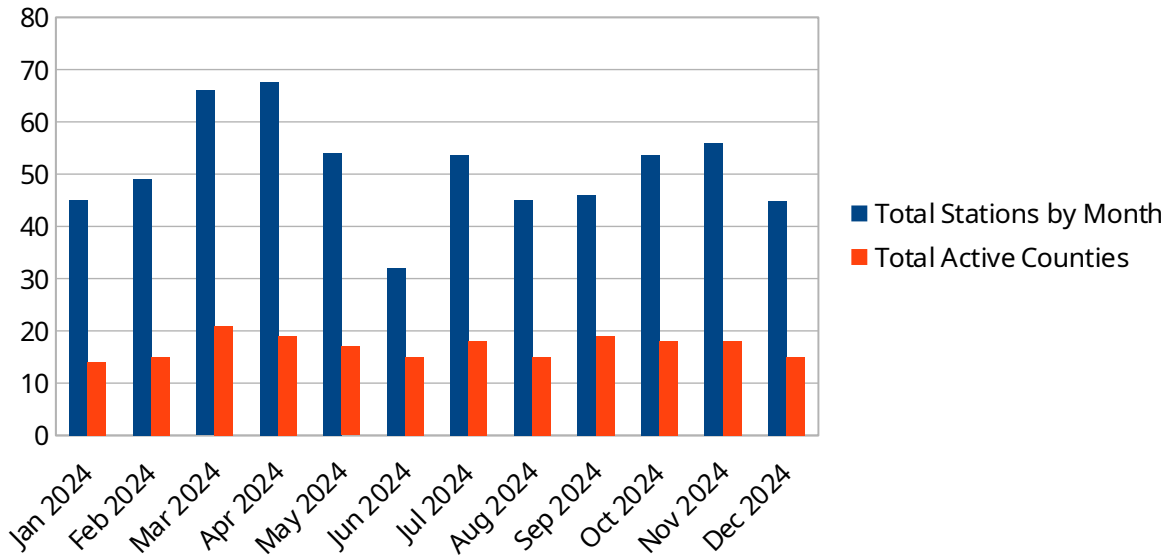

Number of OHDEN Checkins by District and County by Month													
Note: data are normalized to 4 net sessions per month													
2024	Jan	Feb	Mar	Apr	May	Jun	Jul	Aug	Sep	Oct	Nov	Dec	2023
Total by Month	45	49	66	67.6	54	32	53.6	45	46	53.6	56	44.8	
Total Active Co. (>= once / mo.)	14	15	21	19	17	15	18	15	19	18	18	15	
Note: Outside Stations are those outside Ohio but actively involved with OHDEN.													
Outside Misc. are those outside Ohio that may occasionally check in.													

Total Stations and Active Counties

OHDEN net report closing 2024 with the December report. The December numbers are down a bit due to Christmas eve and New Year's eve both falling on net night.