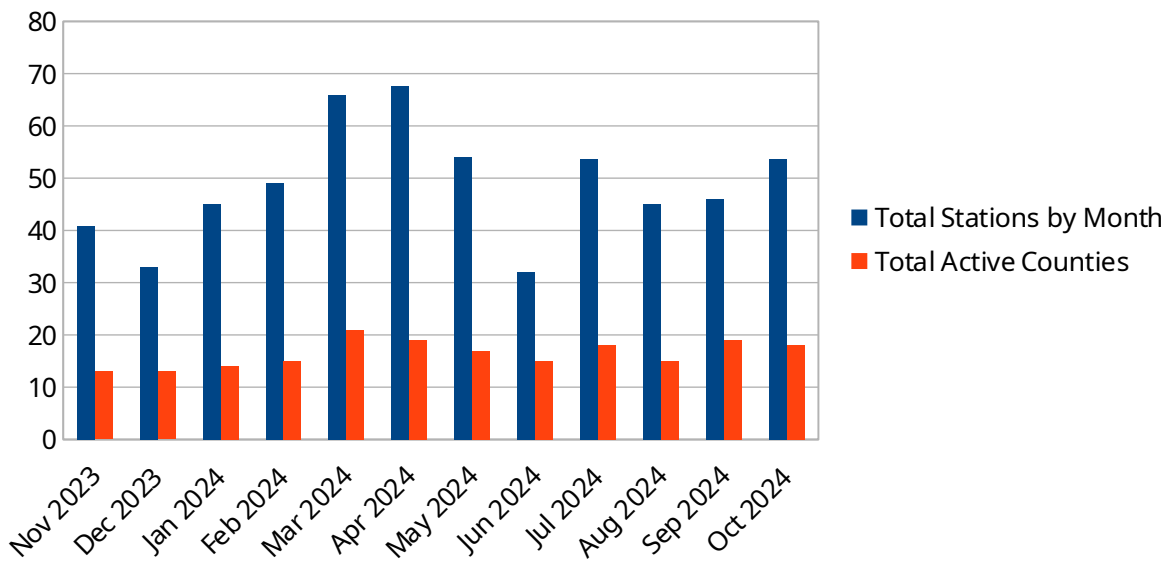

Number of OHDEN Checkins by District and County by Month

Note: data are normalized to 4 net sessions per month

2024		Jan	Feb	Mar	Apr	May	Jun	Jul	Aug	Sep	Oct	Nov	Dec	2023
6	Crawford													
	Richland													
	Ashland							1.6						
	Wayne				0.8	1					0.8			
	Morrow													
	Holmes													
7	Marion													
	Knox				0.8									
	Union													
	Delaware	0.9	2	4	3.2	3	3	2.4	3	3	3.2	1.6	1	
	Licking	2.7	5	1	2.4	1	1	1.6	2	2	4	1.6	2	
	Madison													
	Franklin	0.9	3	4	4	3	2	2.4	1	1	3.2	1.6	1	
	Fairfield													
	Fayette													
Pickaway														
8	Ross													
	Hocking													
	Perry													
	Vinton													
	Athens													
	Pike													
	Jackson													
	Gallia													
	Meigs	5.4	4	7	4.8	4	4	5.6	5	6	6.4	5.6	4	
	Scioto													
Lawrence														
9	Tuscarawas									1	2.4			
	Harrison													
	Jefferson	6.3	4	6	6.4	5	2	0.8	1	1		4.8	1	
	Coshocton	3.6	4	4	6.4	3	2	3.2	3	2	2.4	3.2	3	
	Guernsey													
	Muskingum													
	Belmont													
	Morgan													
	Noble			1	1.6									
	Monroe			1										
Washington			1	1.6						1	4			
10	Lorain													
	Medina													
	Cuyahoga													
	Lake													
	Geauga													
	Ashtabula													
n/a	Outside Stations	0.9		1		2		0.8			2.4	2		
n/a	Outside Misc.				2	2								

Number of OHDEN Checkins by District and County by Month													
Note: data are normalized to 4 net sessions per month													
2024	Jan	Feb	Mar	Apr	May	Jun	Jul	Aug	Sep	Oct	Nov	Dec	2023
Total by Month	45	49	66	67.6	54	32	53.6	45	46	53.6	40.8	33	
Total Active Co. (>= once / mo.)	14	15	21	19	17	15	18	15	19	18	13	13	
Note: Outside Stations are those outside Ohio but actively involved with OHDEN.													
Outside Misc. are those outside Ohio that may occasionally check in.													

Total Stations and Active Counties

In October, 2024, we added a new station from ARES District 7, Licking County, KE8UUO.