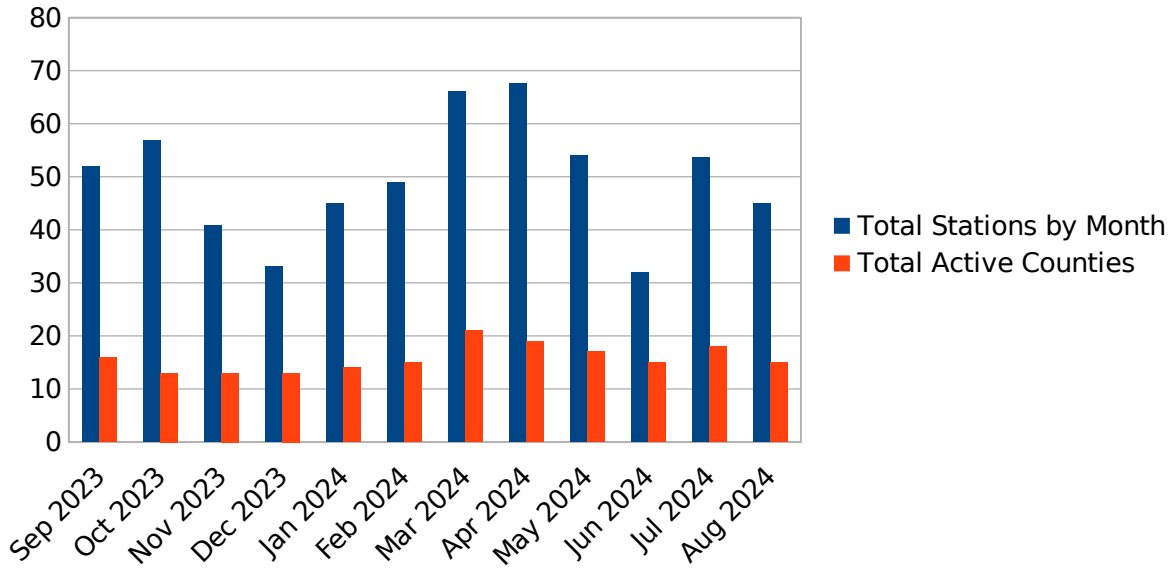

## Number of OHDEN Checkins by District and County by Month

Note: data are normalized to 4 net sessions per month

2024		Jan	Feb	Mar	Apr	May	Jun	Jul	Aug	Sep	Oct	Nov	Dec	2023
6	Crawford													
	Richland													
	Ashland							1.6						
	Wayne				0.8	1								
	Morrow													
	Holmes													
7	Marion													
	Knox				0.8									
	Union													
	Delaware	0.9	2	4	3.2	3	3	2.4	3	2	2.4	1.6	1	
	Licking	2.7	5	1	2.4	1	1	1.6	2	3	1.6	1.6	2	
	Madison													
	Franklin	0.9	3	4	4	3	2	2.4	1	2	3.2	1.6	1	
	Fairfield													
	Fayette													
Pickaway														
8	Ross													
	Hocking													
	Perry													
	Vinton													
	Athens									1				
	Pike													
	Jackson													
	Gallia													
	Meigs	5.4	4	7	4.8	4	4	5.6	5	4	5.6	5.6	4	
	Scioto													
	Lawrence													
9	Tuscarawas													
	Harrison													
	Jefferson	6.3	4	6	6.4	5	2	0.8	1	5	7.2	4.8	1	
	Coshocton	3.6	4	4	6.4	3	2	3.2	3	3	3.2	3.2	3	
	Guernsey													
	Muskingum													
	Belmont													
	Morgan													
	Noble			1	1.6									
	Monroe			1										
Washington			1	1.6										
10	Lorain													
	Medina													
	Cuyahoga										0.8			
	Lake													
	Geauga													
	Ashtabula													
n/a	Outside Stations	0.9		1		2		0.8		2	3.2	2.4	2	
n/a	Outside Misc.				2	2				1	0.8			

Number of OHDEN Checkins by District and County by Month													
Note: data are normalized to 4 net sessions per month													
2024	Jan	Feb	Mar	Apr	May	Jun	Jul	Aug	Sep	Oct	Nov	Dec	2023
<b>Total by Month</b>	45	49	66	67.6	54	32	53.6	45	52	56.8	40.8	33	
<b>Total Active Co. (&gt;= once / mo.)</b>	14	15	21	19	17	15	18	15	16	13	13	13	
Note: Outside Stations are those outside Ohio but actively involved with OHDEN.													
Outside Misc. are those outside Ohio that may occasionally check in.													

Total Stations and Active Counties

Nothing noteworthy to report.